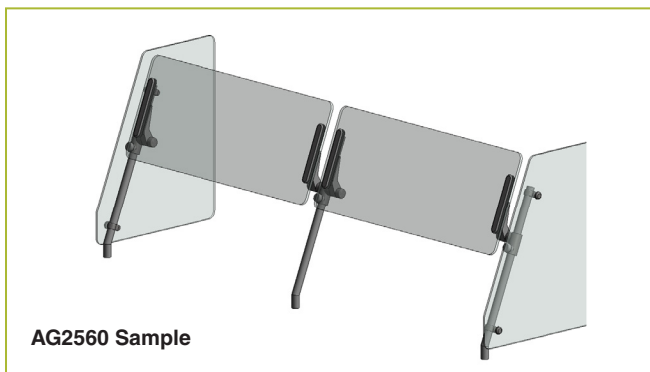

## END PANELS

To meet NSF guidelines, end panels are included on all BSI quotations unless specifically excluded. The following section shows size and location of glass end panels for select AdvanceGuard models. For end panel information relating to additional models please contact the BSI factory at 1.800.622.9595.