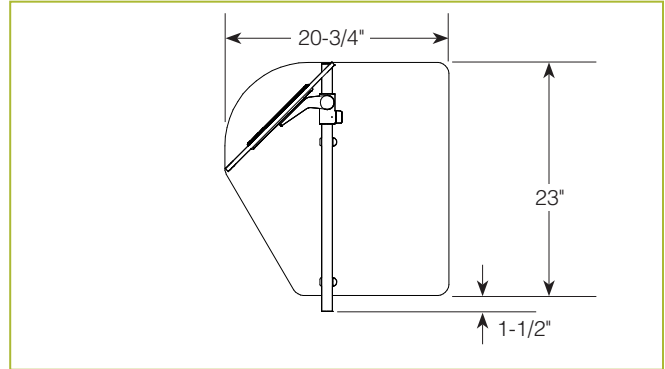

## END PANELS

To meet NSF guidelines, end panels are included on all BSI quotations unless specifically excluded. The following section shows size and location of glass end panels for select AdvanceGuard models. For end panel information relating to additional models please contact the BSI factory at 1.800.622.9595.