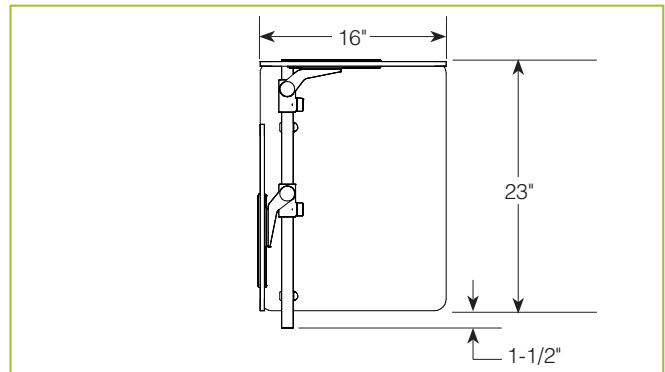

## END PANELS

To meet NSF guidelines, end panels are included on all BSI quotations unless specifically excluded. The following section shows size and location of glass end panels for select AdvanceGuard models. For end panel information relating to additional models please contact the BSI factory at 1.800.622.9595.