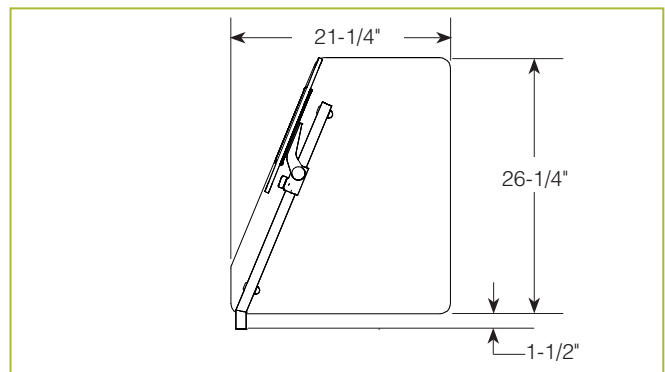

## END PANELS

To meet NSF guidelines, end panels are included on all BSI quotations unless specifically excluded. The following section shows size and location of glass end panels for select AdvanceGuard models. For end panel information relating to additional models please contact the BSI factory at 1.800.622.9595.