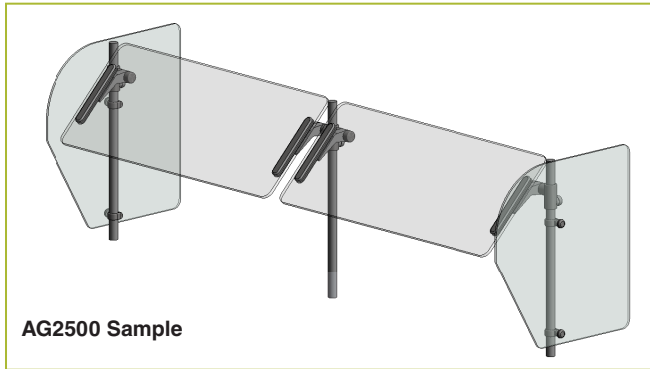

## END PANELS

To meet NSF guidelines, end panels are included on all BSI quotations unless specifically excluded. The following section shows size and location of glass end panels for select AdvanceGuard models. For end panel information relating to additional models please contact the BSI factory at 1.800.622.9595.