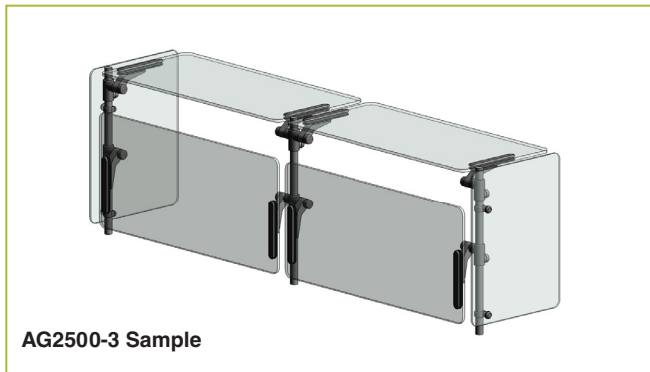

## END PANELS

To meet NSF guidelines, end panels are included on all BSI quotations unless specifically excluded. The following section shows size and location of glass end panels for select AdvanceGuard models. For end panel information relating to additional models please contact the BSI factory at 1.800.622.9595.