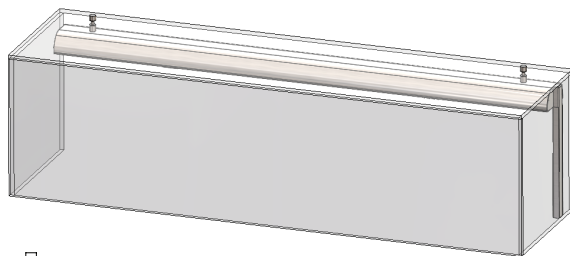

### INSTALLATION OPTIONS

- Square Glass Clips (Secured to Counter)
- Round Glass Clips (Secured to Counter)
- Flush to Counter, Sealed with Silicone
- Custom Clamp (Secured to Counter)

### LIGHT AND WARMER OPTIONS

Light and warmer housings can be installed as stand alone units or mounted to the top glass.

- Slimline 2580 Light-Only Unit
- Stealth 790 Heat-Only Unit
- Stealth 705 Light & Warmer Combo Unit

## INSTALLATION METHODS

Light & Warmer Glass Mounted Configuration

Side Profile

Approval Drawings Required  
Specifications subject to change without notice.

Light & Warmer Stand Alone Configuration

Side Profile