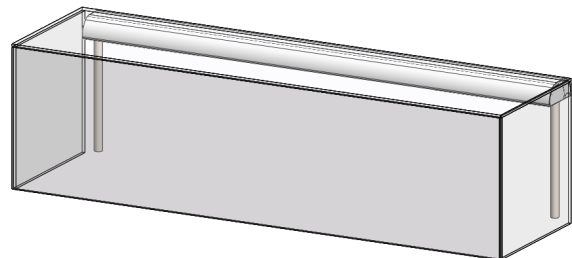

### LIGHT AND WARMER OPTIONS

Light and warmer housings can be installed as stand alone units or mounted to the top glass.

- Slimline 2580 Light-Only Unit
- Stealth 790 Heat-Only Unit
- Stealth 705 Light & Warmer Combo Unit

## INSTALLATION METHODS

Light & Warmer Glass Mounted Configuration

Side Profile

Approval Drawings Required  
Specifications subject to change without notice.

Light & Warmer Stand Alone Configuration

Side Profile

## CV100-6

ClearView Bonded Glass, Curved Front  
Self Service w/ Top Shelf