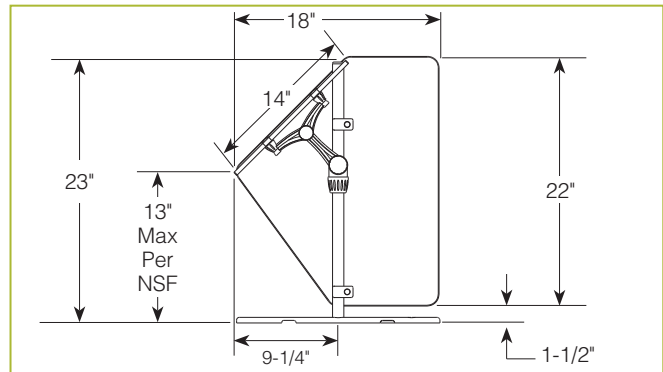

END PANELS

To meet NSF guidelines, end panels are included on all BSI quotations unless specifically excluded. The following section shows size and location of glass end panels for select XGuard models. For end panel information relating to additional models please contact the BSI factory at 1.800.622.9595.