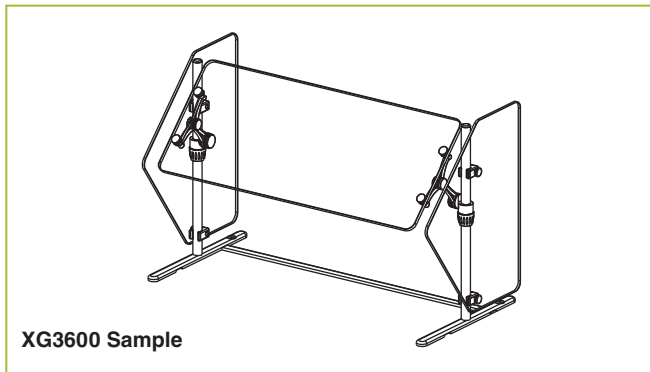

END PANELS

To meet NSF guidelines, end panels are included on all BSI quotations unless specifically excluded. The following section shows size and location of glass end panels for select XGuard models. For end panel information relating to additional models please contact the BSI factory at 1.800.622.9595.