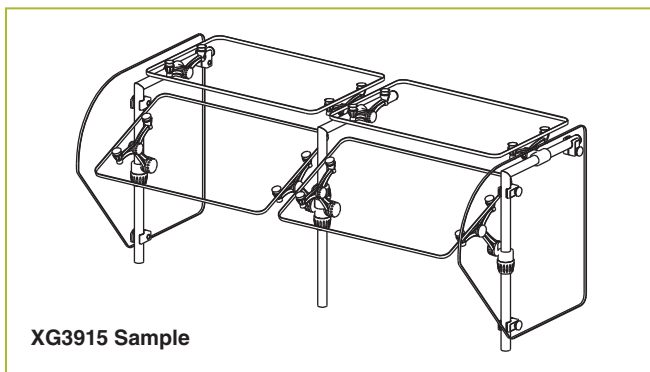

END PANELS

To meet NSF guidelines, end panels are included on all BSI quotations unless specifically excluded. The following section shows size and location of glass end panels for select XGuard models. For end panel information relating to additional models please contact the BSI factory at 1.800.622.9595.