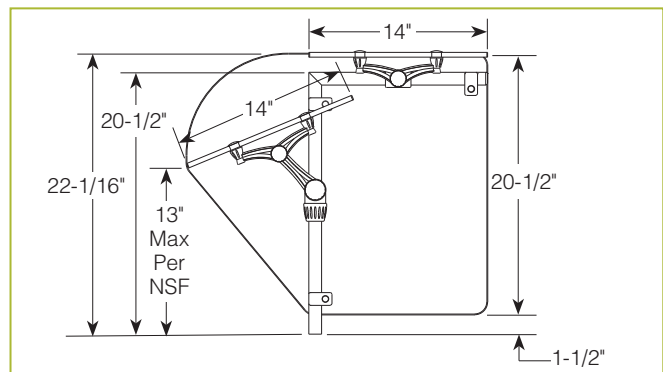

END PANELS

To meet NSF guidelines, end panels are included on all BSI quotations unless specifically excluded. The following section shows size and location of glass end panels for select XGuard models. For end panel information relating to additional models please contact the BSI factory at 1.800.622.9595.