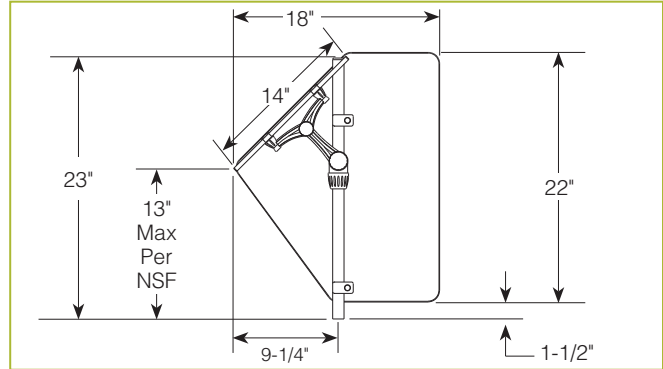

END PANELS

To meet NSF guidelines, end panels are included on all BSI quotations unless specifically excluded. The following section shows size and location of glass end panels for select XGuard models. For end panel information relating to additional models please contact the BSI factory at 1.800.622.9595.