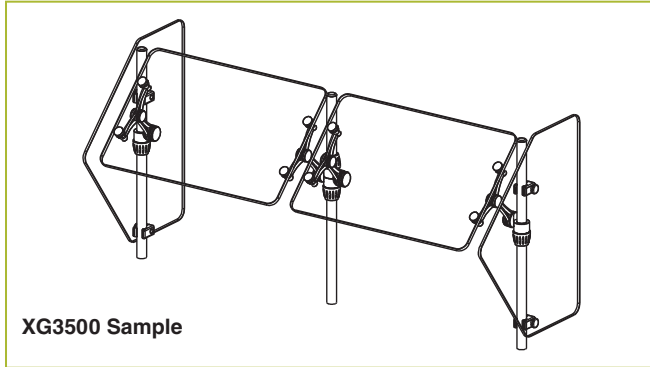

END PANELS

To meet NSF guidelines, end panels are included on all BSI quotations unless specifically excluded. The following section shows size and location of glass end panels for select XGuard models. For end panel information relating to additional models please contact the BSI factory at 1.800.622.9595.