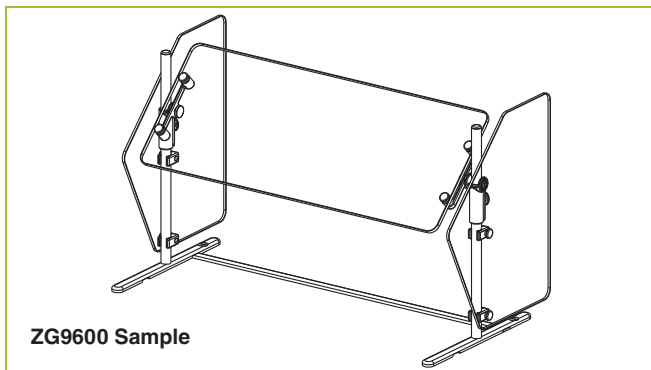

END PANELS

To meet NSF guidelines, end panels are included on all BSI quotations unless specifically excluded. The following section shows size and location of glass end panels for select ZGuard models. For end panel information relating to additional models please contact the BSI factory at 1.800.622.9595.