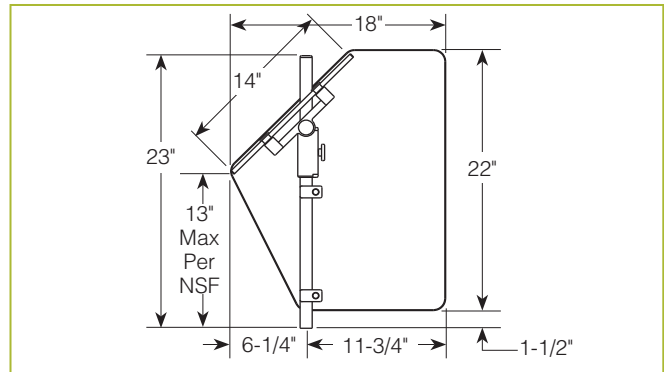

END PANELS

To meet NSF guidelines, end panels are included on all BSI quotations unless specifically excluded. The following section shows size and location of glass end panels for select ZGuard models. For end panel information relating to additional models please contact the BSI factory at 1.800.622.9595.