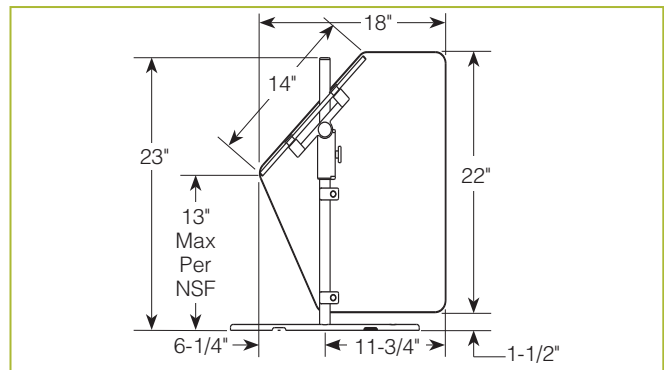

END PANELS

To meet NSF guidelines, end panels are included on all BSI quotations unless specifically excluded. The following section shows size and location of glass end panels for select ZGuard models. For end panel information relating to additional models please contact the BSI factory at 1.800.622.9595.