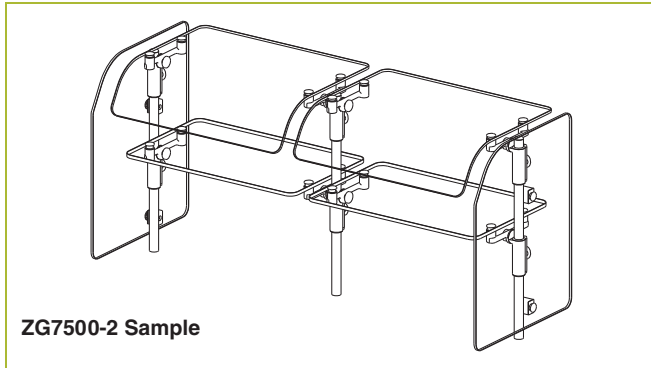

END PANELS

To meet NSF guidelines, end panels are included on all BSI quotations unless specifically excluded. The following section shows size and location of glass end panels for select ZGuard models. For end panel information relating to additional models please contact the BSI factory at 1.800.622.9595.