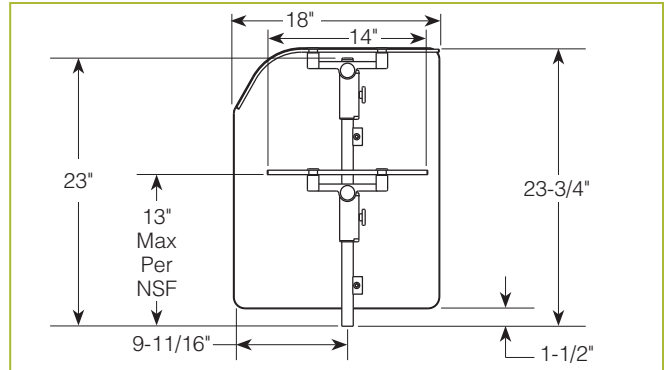

END PANELS

To meet NSF guidelines, end panels are included on all BSI quotations unless specifically excluded. The following section shows size and location of glass end panels for select ZGuard models. For end panel information relating to additional models please contact the BSI factory at 1.800.622.9595.