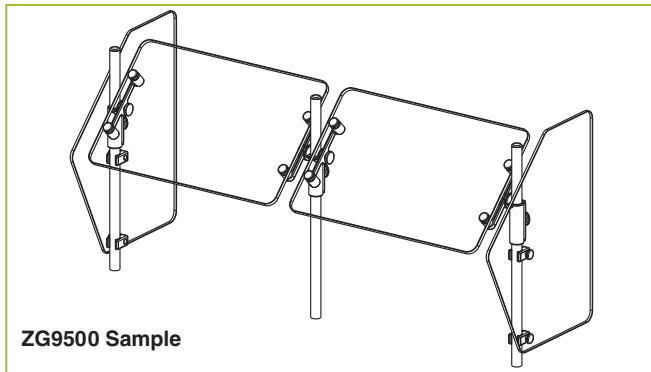

END PANELS

To meet NSF guidelines, end panels are included on all BSI quotations unless specifically excluded. The following section shows size and location of glass end panels for select ZGuard models. For end panel information relating to additional models please contact the BSI factory at 1.800.622.9595.