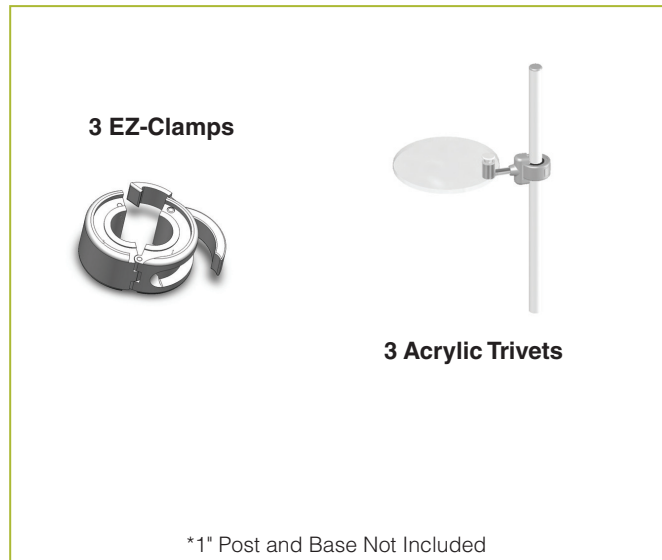

GENERAL INFORMATION

Project Name: _____
Item: _____
Quantity: _____
Model: ZS-100K-10
Length: _____

STANDARD NSF LISTED FINISH OPTIONS

Only Available in Brushed Aluminum

KIT INCLUDES

- ☐ ZS-100K-10
- 3 ea. EZ-Clamps (ZS-Clamp)
- 3 ea. Acrylic Trivets (ZS-ACS08-EZ)
- Post and Base Not Included

ADD-ON OPTIONS

- ☐ 23" - 1" Diameter Post w/Installation Hardware
- ☐ 36" - 1" Diameter Post w/Installation Hardware
- ☐ ZS-PB (Portable Base)

ZS-100K-10

Three-Tier Display