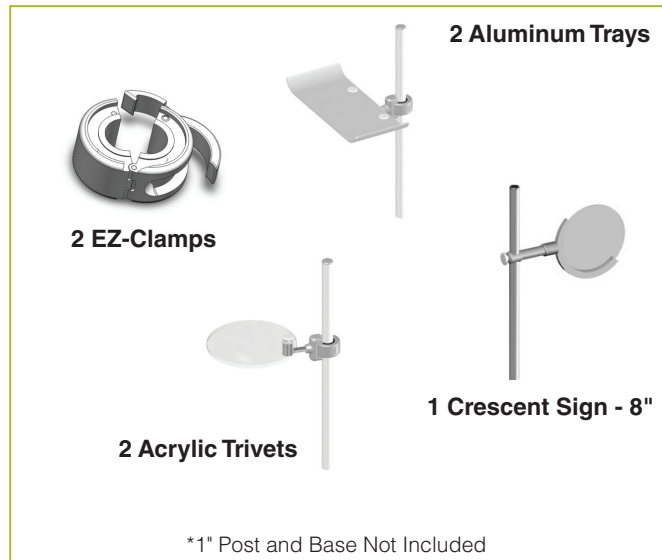

GENERAL INFORMATION

Project Name: _____
Item: _____
Quantity: _____
Model: ZS-100K-11
Length: _____

STANDARD NSF LISTED FINISH OPTIONS

Only Available in Brushed Aluminum

KIT INCLUDES

- ☐ ZS-100K-11
- 2 ea. EZ-Clamps (ZS-Clamp)
- 2 ea. Aluminum Trays (ZS-AT11-2)
- 1 ea. 8" Crescent Sign (ZS-CS-8)
- 2 ea. Acrylic Trivets (ZS-ACS08-EZ)
- Post and Base Not Included

ADD-ON OPTIONS

- ☐ 23" - 1" Diameter Post w/Installation Hardware
- ☐ 36" - 1" Diameter Post w/Installation Hardware
- ☐ ZS-PB (Portable Base)

ZS-100K-11

Small Salad Bar