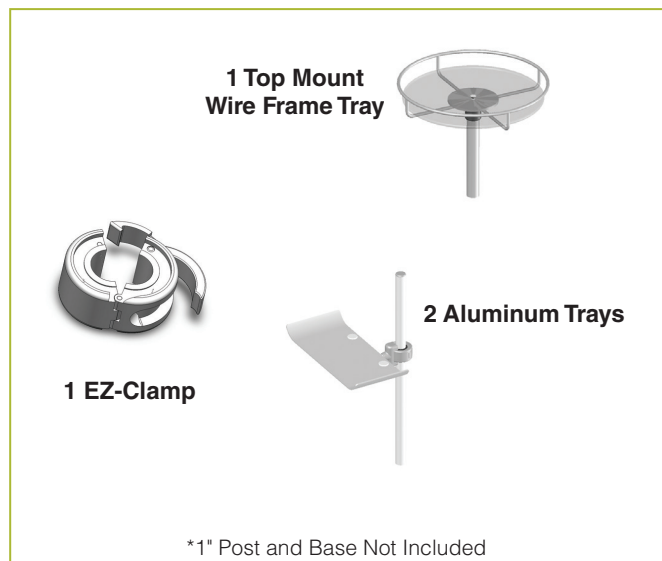

GENERAL INFORMATION

Project Name: _____
Item: _____
Quantity: _____
Model: ZS-100K-6
Length: _____

STANDARD NSF LISTED FINISH OPTIONS

Only Available in Brushed Aluminum

KIT INCLUDES

1. ☐ ZS-100K-6
   - 1 ea. EZ-Clamp (ZS-Clamp)
   - 2 ea. Aluminum Trays (ZS-AT11-2)
   - 1 ea. Top-Mounted Wire Frame Tray (ZS-WFT-TM)
2. Tray Color: ☐ Milk White   ☐ Red
                        ☐ Purple   ☐ Blue

Post and Base Not Included

ADD-ON OPTIONS

- ☐ 23" - 1" Diameter Post w/Installation Hardware
- ☐ 36" - 1" Diameter Post w/Installation Hardware
- ☐ ZS-PB (Portable Base)

ZS-100K-6

Small Condiment Display