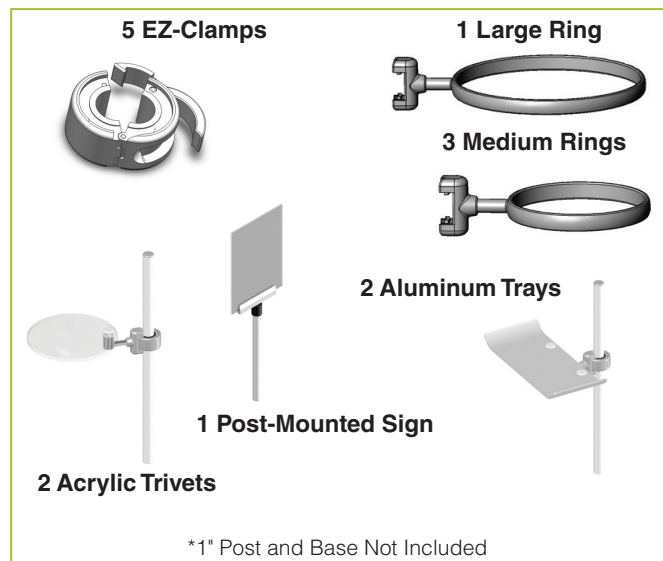

GENERAL INFORMATION

Project Name: _____
Item: _____
Quantity: _____
Model: ZS-100K-15
Length: _____

STANDARD NSF LISTED FINISH OPTIONS

Only Available in Brushed Aluminum

KIT INCLUDES

- ☐ ZS-100K-15
- 5 ea. EZ-Clamps (ZS-Clamp)
- 3 ea. Medium Rings (ZS-Ring-5)
- 1 ea. Large Ring (ZS-Ring-5)
- 2 ea. Aluminum Trays (ZS-AT11-2)
- 2 ea. Acrylic Trivets (ZS-ACS08-EZ)
- 1 ea. Post-Mounted Sign (ZS-AS11-TM)
- Post and Base Not Included

ADD-ON OPTIONS

- ☐ 23" - 1" Diameter Post w/Installation Hardware
- ☐ 36" - 1" Diameter Post w/Installation Hardware
- ☐ ZS-PB (Portable Base)

ZS-100K-15

Large Asian Station