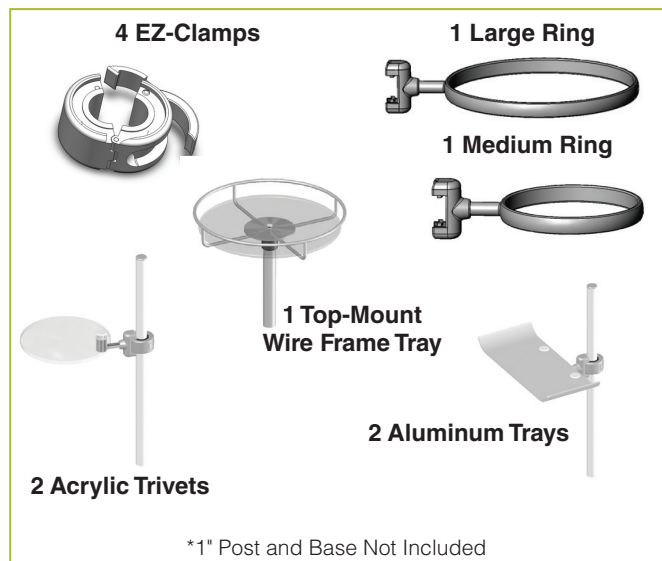

GENERAL INFORMATION

Project Name: _____
Item: _____
Quantity: _____
Model: ZS-100K-16
Length: _____

STANDARD NSF LISTED FINISH OPTIONS

Only Available in Brushed Aluminum

KIT INCLUDES

- ☐ ZS-100K-16
- 4 ea. EZ-Clamps (ZS-Clamp)
- 1 ea. Medium Ring (ZS-Ring-5)
- 1 ea. Large Ring (ZS-Ring-5)
- 2 ea. Aluminum Trays (ZS-AT11-2)
- 2 ea. Acrylic Trivets (ZS-ACS08-EZ)
- 1 ea. Top-Mounted Wire Frame Tray (ZS-WFT-TM)
- Tray Color: ☐ Milk White   ☐ Red
- ☐ Purple   ☐ Blue

Post and Base Not Included

ADD-ON OPTIONS

- ☐ 23" - 1" Diameter Post w/Installation Hardware
- ☐ 36" - 1" Diameter Post w/Installation Hardware
- ☐ ZS-PB (Portable Base)

ZS-100K-16

Large Snack Display