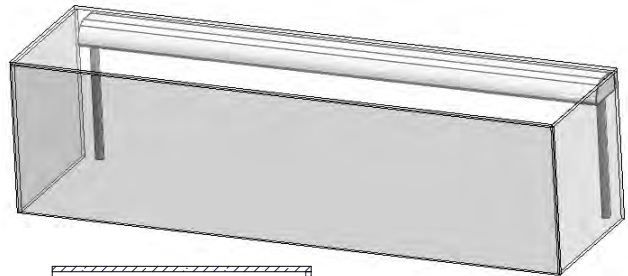

### INSTALLATION OPTIONS

- Square Glass Clips (Secured to Counter)
- Round Glass Clips (Secured to Counter)
- Flush to Counter, Sealed with Silicone
- Custom Clamp (Secured to Counter)

### LIGHT AND WARMER OPTIONS

*Light and warmer housings can be installed as stand alone units or mounted to the top glass.*

- Slimline 2580 Light-Only Unit
- Stealth 790 Heat-Only Unit
- Stealth 705 Light & Warmer Combo Unit
- Stealth 500 Warm/Light/Warm Combo Unit

### INSTALLATION METHODS

Light & Warmer Glass Mounted Configuration

Side Profile

Light & Warmer Stand Alone Configuration

Side Profile