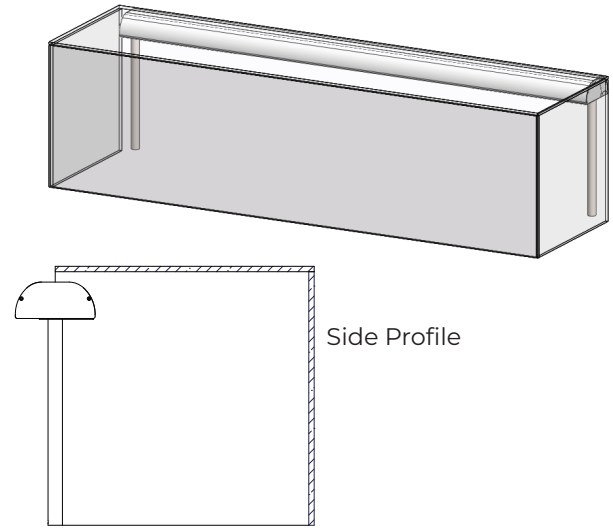

### INSTALLATION OPTIONS

- Square Glass Clips (Secured to Counter)
- Round Glass Clips (Secured to Counter)
- Flush to Counter, Sealed with Silicone
- Custom Clamp (Secured to Counter)

### LIGHT AND WARMER OPTIONS

*Light and warmer housings can be installed as stand alone units or mounted to the top glass.*

- Slimline 2580 Light-Only Unit
- Stealth 790 Heat-Only Unit
- Stealth 705 Light & Warmer Combo Unit

## INSTALLATION METHODS

Light & Warmer Glass Mounted Configuration

Light & Warmer Stand Alone Configuration