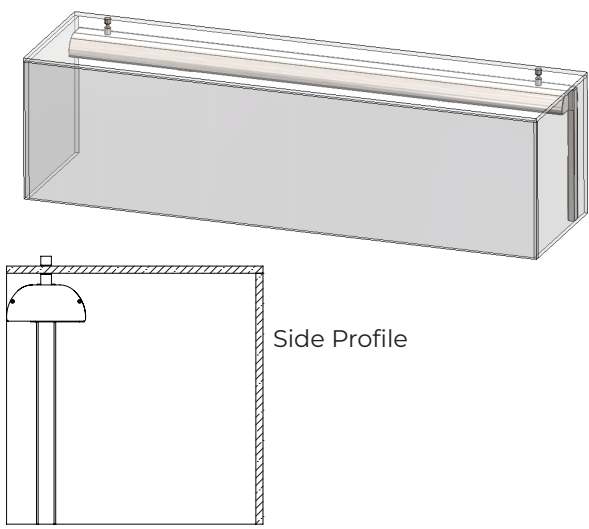

GENERAL INFORMATION

Project Name: _____

Item: _____

Quantity: _____

Model: CV100-1 _____

Length: _____

OPTIONS AND ACCESSORIES

GLASS OPTIONS

- ☐ 3/8" Tempered Glass - Overall Max 66"
- ☐ 1/2" Tempered Glass - Centerline Max 72"

INSTALLATION OPTIONS

- ☐ Square Glass Clips (Secured to Counter)
- ☐ Round Glass Clips (Secured to Counter)
- ☐ Flush to Counter, Sealed with Silicone
- ☐ Custom Clamp (Secured to Counter)

LIGHT AND WARMER OPTIONS

Light and warmer housings can be installed as stand alone units or mounted to the top glass.

- ☐ Slimline 2580 Light-Only Unit
- ☐ Stealth 790 Heat-Only Unit
- ☐ Stealth 705 Light & Warmer Combo Unit

INSTALLATION METHODS

Light & Warmer Glass Mounted Configuration