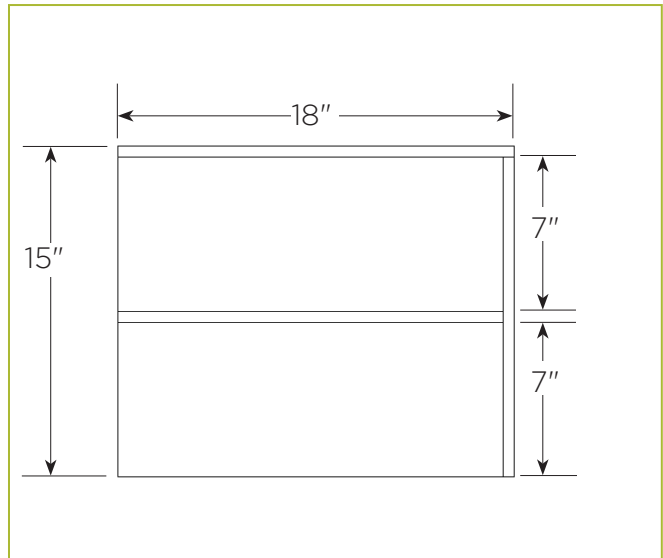

GENERAL INFORMATION

Project Name: _____

GLASS OPTIONS

3/8" Tempered Glass - Centerline Max 66"

1/2" Tempered Glass - Centerline Max 72"

LIGHT AND WARMER OPTIONS

Light and warmer housings are stand alone stainless steel units.

BSI Stealth™ Linear Double Heat and Light Combo Unit in Stainless Steel Housing

INSTALLATION OPTIONS

Glass Clips (Secured to Counter)

Flush to Counter, Sealed with Silicone

Glass Channel (Secured to Counter)

Routed into Counter at 1/2" Depth (Voids Warranty if Installed on Stone Counter)

Custom Clamp (Secured to Counter)

CV100-4

ClearView Bonded Glass

*Two-tier, full-serve unit. Closed front and open back.
Available as self serve.*