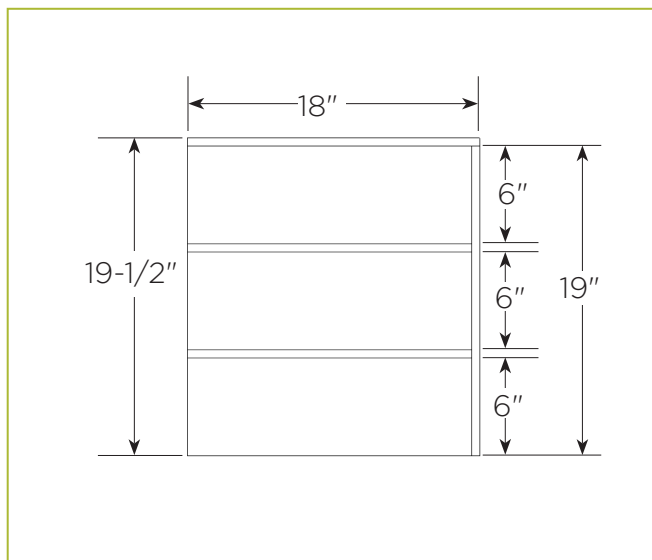

GENERAL INFORMATION

Project Name: _____

GLASS OPTIONS

3/8" Tempered Glass - Centerline Max 66"

1/2" Tempered Glass - Centerline Max 72"

LIGHT AND WARMER OPTIONS

Light and warmer housings are stand alone stainless steel units.

LED Unit in Stainless Steel Housing

Linear T-5 Fluorescent Unit in Stainless Steel Housing

BSI Stealth™ Linear Heat-Only Unit in Stainless Steel Housing

BSI Stealth™ Linear Heat and Light Combo Unit in Stainless Steel Housing

BSI Stealth™ Linear Double Heat and Light Combo Unit in Stainless Steel Housing

INSTALLATION OPTIONS

Glass Clips (Secured to Counter)

Flush to Counter, Sealed with Silicone

Glass Channel (Secured to Counter)

Routed into Counter at 1/2" Depth (Voids Warranty if Installed on Stone Counter)

Custom Clamp (Secured to Counter)

CV100-5

ClearView Bonded Glass

Three-tier, full-serve unit. Closed front and open back. Available as self serve.