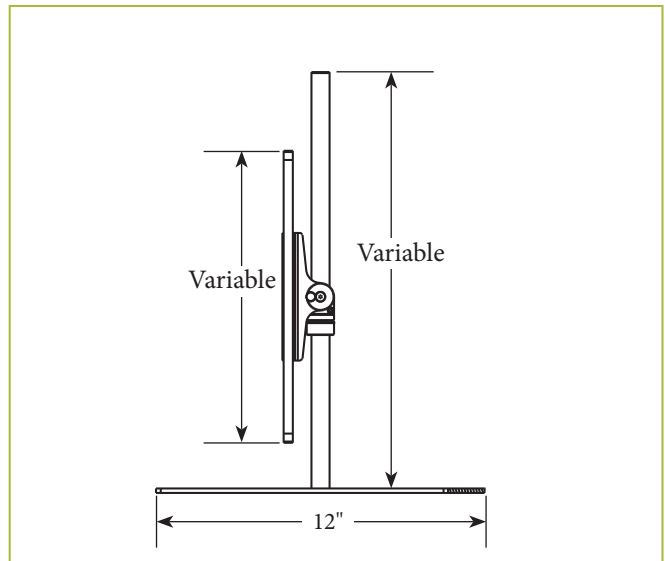

GENERAL INFORMATION

Project Name: _____
Item: _____
Quantity: _____
Model: BSI-PA
Length: _____

GENERAL SPECIFICATION

Materials

- 1/4" Plexiglass

Construction

- Stainless steel 1" diameter posts
- BSI DECO 900 Series Bracket
- Available in lengths of 24", 36" or 48"
- Standard height is 36"
- Standard base is 12"

Shipping

- Two (2) week lead time
- Shipped Flat
- FOB Denver, Shipped by Others
- Bulk orders will be discounted for orders over 100 units
- All bulk units to be shipped to one location for full discount

MODELS

- ☐ BSI-PA-24
- ☐ BSI-PA-36
- ☐ BSI-PA-48

SHIELD OPTIONS

- ☐ 1/4" Plexiglass (Standard)
- ☐ 1/4" Glass

BSI-PA

Portable Adjustable Plexiglass Food Shield

* Approval Drawings Required